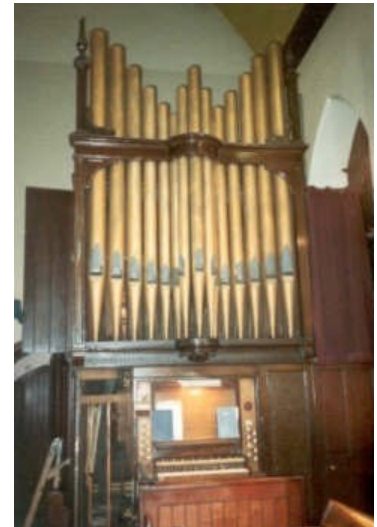

Size: 9' wide, 9' deep, c.15' high

Dalry church closed in January 2005 after 125 years of worship. Situated only a few hundred yards from Haymarket it housed until recently an exceptional little organ, which was not well known, although the Edinburgh Society of Organists did hold one masterclass meeting there about fifteen years ago.

This organ was thought to have been built by the renowned William Hill of London in 1841. Some of the pipework bears the markings of James Bruce of Edinburgh (who ceased working c.1850). The Great Stop Diapason 8' is a chimney flute of a type at which Bruce excelled at making.